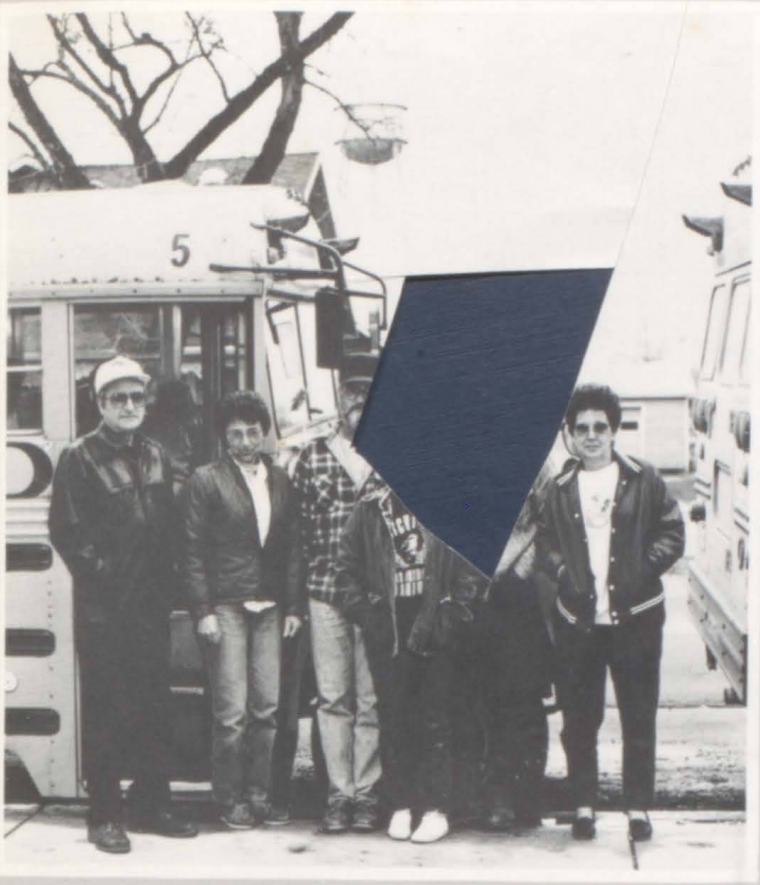

Bus drivers: Gerald Shaw, Margaret Lacker, Stan Plesko, Denise Saylor, Jerry Vanek, Mary Ruth Bigelow. (Missing, Paul Bywater)

WASHING IT UP, Theresa Lytle takes a shift at washing the plates after the kids are done with lunch. The kitchen staff washes about 1300 plates a week.

DIGGING FOR DOLLARS, Mrs. Lytle makes change for Nigel Bellanger. She likes it when the kids come one at a time.

CUTTING THE BUNS, Mrs. Lytle, Mrs. Patrick, and Mrs. Tupica are in charge of cutting the homemade hamburger buns for the entire school. This job can become difficult when the buns are too hot.